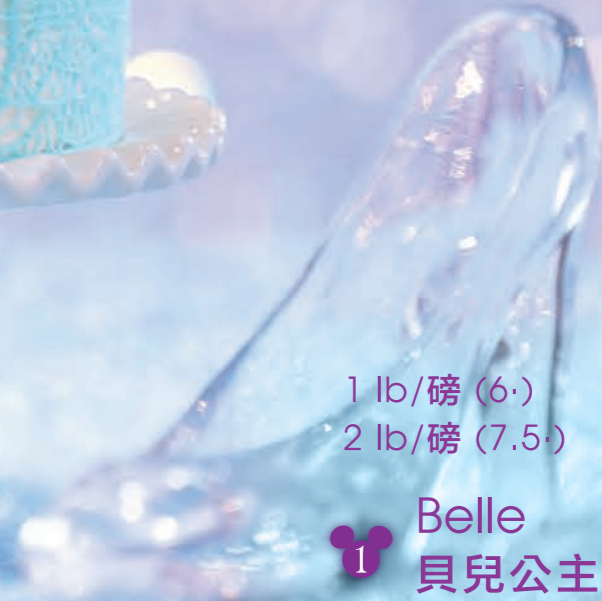

1 lb/磅 (6·) HK\$450

Fresh Fruit Cream Cake

鮮忌廉雜果蛋糕

white sponge cake with cream filling,
fresh fruit, chocolate and sugar paste

Princess Series

公主系列

1

2