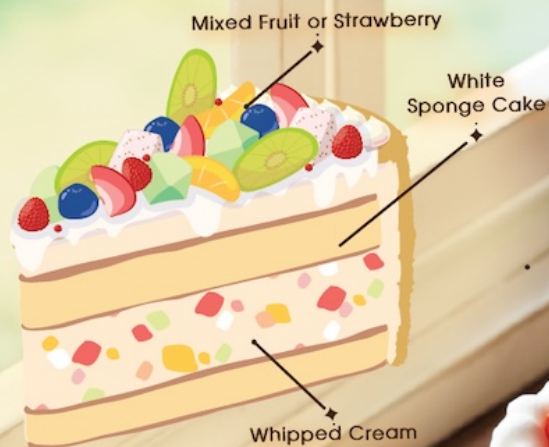

Mickey & Minnie

米奇與米妮

1 lb/磅 (6.) HK$350
2 lb/磅 (7.5.) HK$550

Mickey or Minnie Style
米奇或米妮造型

Fresh Fruit Cream Cake
鮮忌廉雜果蛋糕

white sponge cake, fresh mixed fruits
whipped cream, caramelized puffed rice

D E G

Fresh Strawberry Cream Cake
鮮忌廉士多啤梨蛋糕

white sponge cake, fresh strawberry
whipped cream, caramelized puffed rice

D E G PN