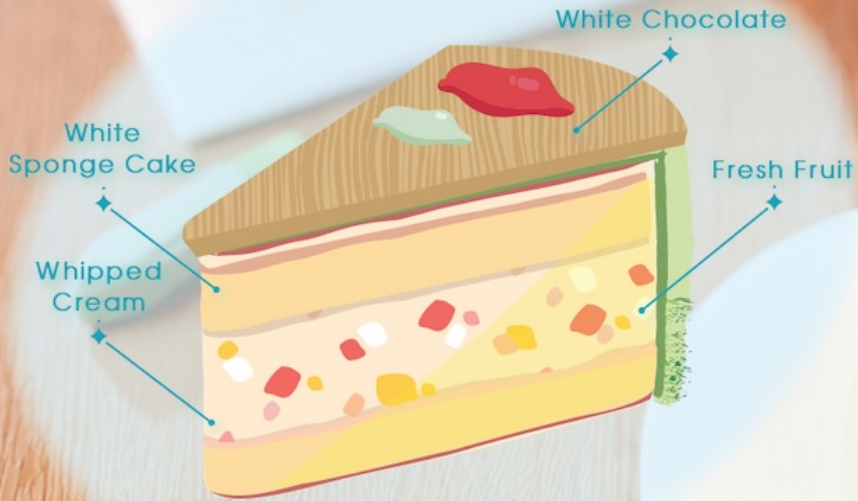

Gelatoni

1 lb/磅 (6.) HK$450

Gelatoni

Fresh Fruit Cream Cake
鮮忌廉雜果蛋糕

white sponge cake, fresh fruit
whipped cream, white chocolate
dark chocolate

D E G PN