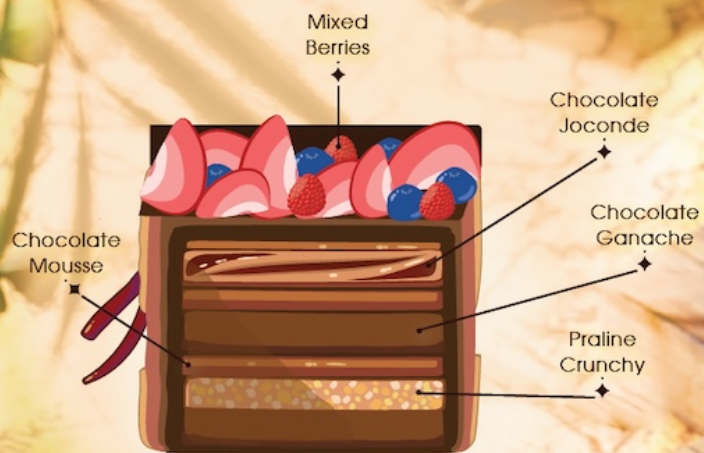

Chocolate Truffle Log Cake with Raspberry Jam
朱古力軟心蛋糕配紅桑子醬

chocolate sponge cake, chocolate truffle cream
raspberry jam, white chocolate, dark chocolate

D E G PN

Gelatoni

1 lb/磅 (6.) HK\$450

Gelatoni

Fresh Fruit Cream Cake
鮮忌廉雜果蛋糕

white sponge cake, fresh fruit
whipped cream, white chocolate
dark chocolate

D E G PN

Explorer Series

探索系列

2 lb/磅 (7.5-) HK\$550

Traveler
旅行家

Chocolate Layer Cake with Mixed Berries
朱古力千層蛋糕配雜莓

chocolate joconde, dark chocolate mousse
chocolate ganache, praline crunchy
mixed berries, milk chocolate